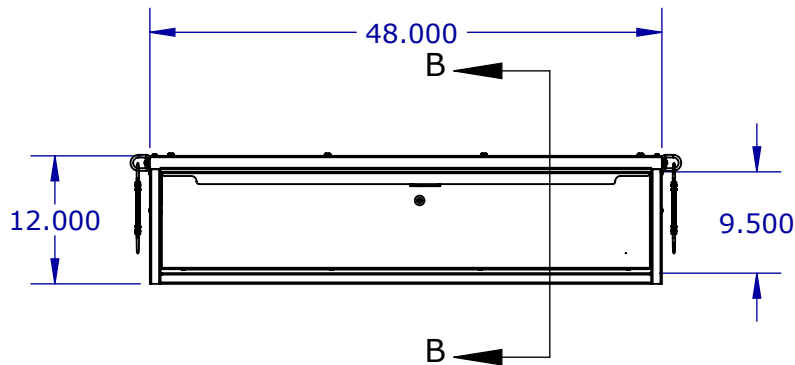

# SINGLE DRAWER SERIES

Fits 2021 Ford F150 Police Responder  
TDU-124860-001

## STANDARDS:

- Aluminum construction
- Anti-skid liner on top
- Mounting tie-downs and turnbuckles included
- Reinforced top with square tubes
- Cylinder key lock
- 500LBS drawer slides

SECTION B-B

ITEM NO.	PART NAME	DESCRIPTION	QTY.
1	1145089	CABINET ASSEMBLY	1
2	1145147	DRAWER ASSEMBLY	1

## PROPERTIES

MATERIAL: N/A  
THICKNESS: N/A  
FINISH: NONE  
WEIGHT: 166.382 LB

TOLERANCES UNLESS OTHERWISE SPECIFIED:

X.X ± 0.025  
X.XX ± 0.010  
X.XXX ± 0.005

DO NOT SCALE DRAWING

**PROPRIETARY AND CONFIDENTIAL**  
THE INFORMATION CONTAINED IN THIS DRAWING IS THE SOLE PROPERTY OF EZSTAK LLC. ANY REPRODUCTION IN PART OR AS A WHOLE WITHOUT THE WRITTEN PERMISSION OF EZSTAK LLC IS PROHIBITED.

SIZE REV  
**A** -

SCALE: 1:18 SHEET 1 OF 1

UNIT: IPS

**Deburr All Edges**