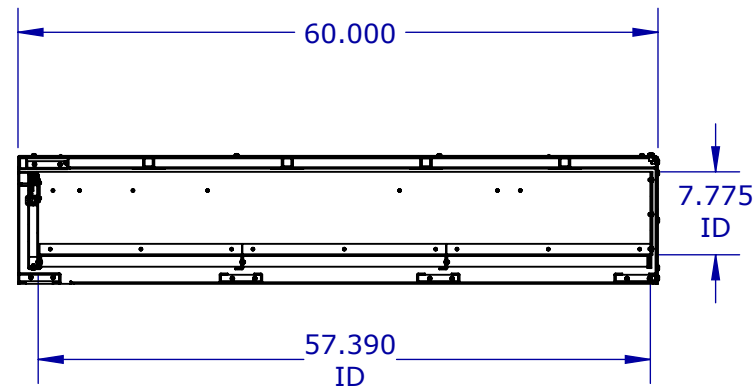

# SINGLE DRAWER SERIES

Fits 2021 Ford F150 Police Responder  
TDU-124860-001

## STANDARDS:

- Aluminum construction
- Anti-skid liner on top
- Mounting tie-downs and turnbuckles included
- Reinforced top with square tubes
- Cylinder key lock
- 500LBS drawer slides

SECTION B-B

ITEM NO.	PART NAME	DESCRIPTION	QTY.
1	1145089	CABINET ASSEMBLY	1
2	1145147	DRAWER ASSEMBLY	1

## PROPERTIES

MATERIAL: N/A  
THICKNESS: N/A  
FINISH: NONE  
WEIGHT: 166.382 LB

TOLERANCES UNLESS OTHERWISE SPECIFIED:

X.X ± 0.025  
X.XX ± 0.010  
X.XXX ± 0.005

DO NOT SCALE DRAWING

**PROPRIETARY AND CONFIDENTIAL**  
THE INFORMATION CONTAINED IN THIS DRAWING IS THE SOLE PROPERTY OF EZSTAK LLC. ANY REPRODUCTION IN PART OR AS A WHOLE WITHOUT THE WRITTEN PERMISSION OF EZSTAK LLC IS PROHIBITED.

SIZE REV  
**A** -

SCALE: 1:18 SHEET 1 OF 1

UNIT: IPS

**Deburr All Edges**